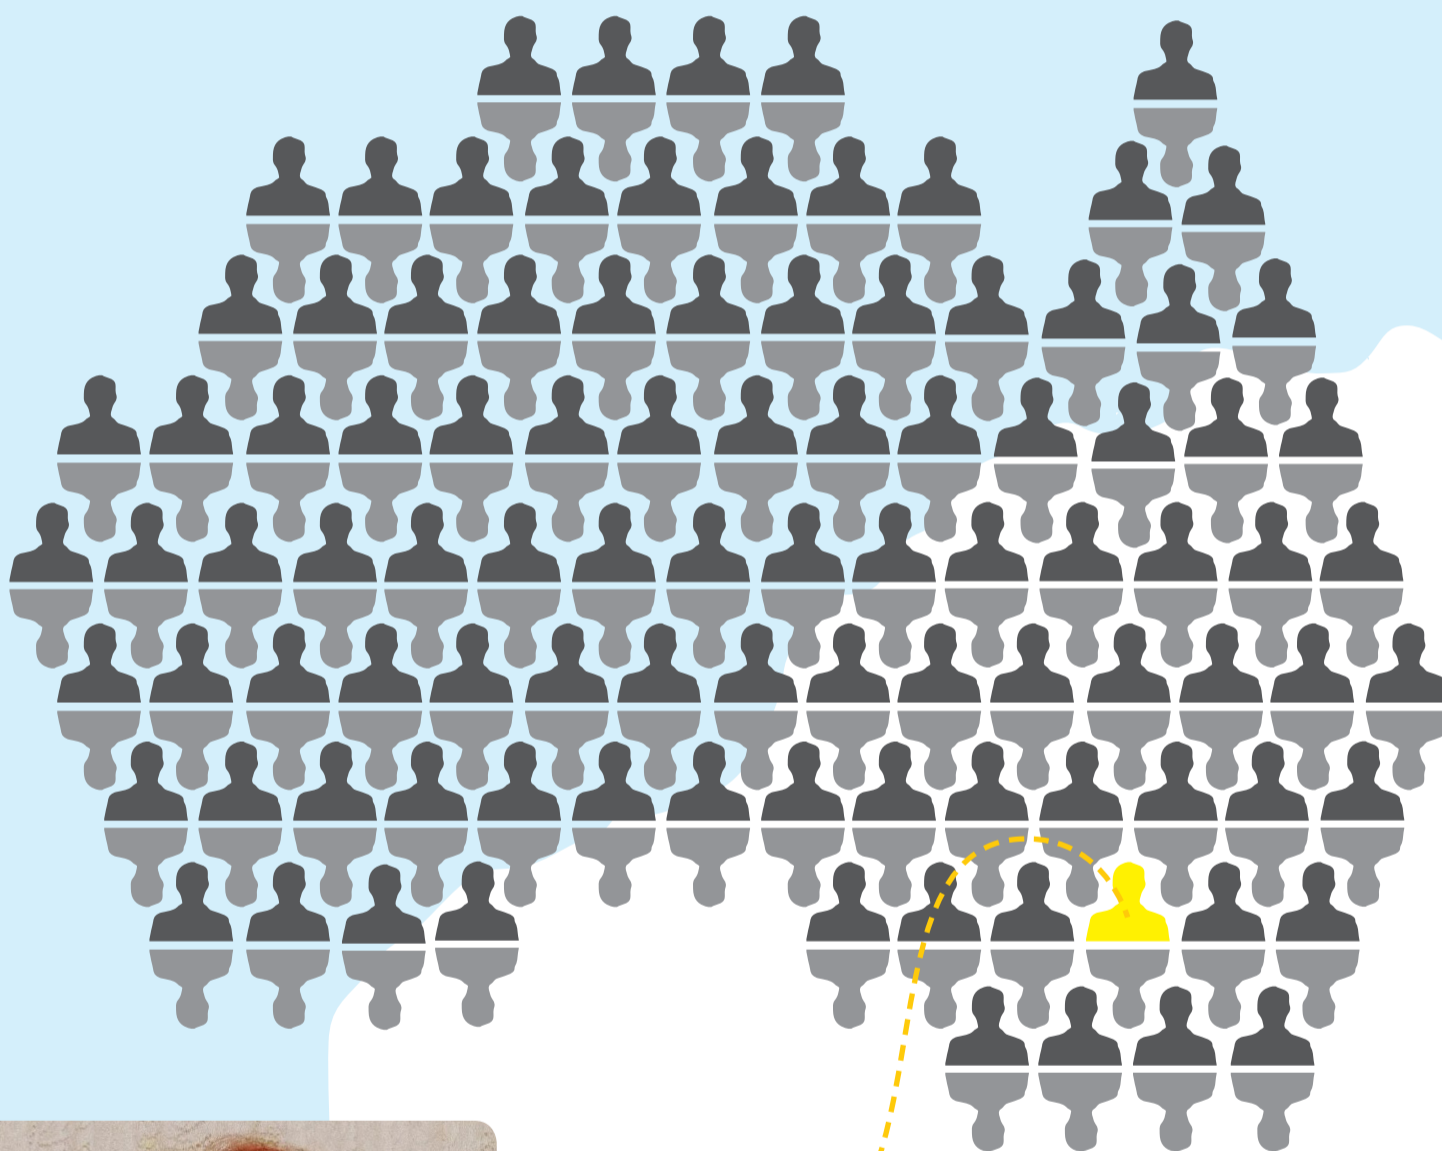

100 A DAY

ONE HUNDRED AUSTRALIANS
ARE REPORTED MISSING EVERY DAY.

MISSING PERSONS ADVOCACY NETWORK
(MPAN) OFFERS A FREE, INTERACTIVE
WEBSITE TO HELP THOSE LEFT BEHIND.

WWW.MISSINGPERSONSGUIDE.COM

THIS IS LORRIN

SHE'S A:

MUM / DAUGHTER /
SISTER / BEST FRIEND /
HER CHILDREN'S HERO

MISSED FOR HER:

LOVE OF READING AND WRITING /
APPRECIATION OF MUSIC /
OBSESSION WITH
LICORICE ALLSORTS

DESCRIPTORS:

LORRIN JANE WHITEHEAD
170CM TALL / BROWN EYES
BROWN HAIR / 42 YEARS OLD

FOR MORE INFO:

 : MISSING PERSON-
LORRIN JANE WHITEHEAD