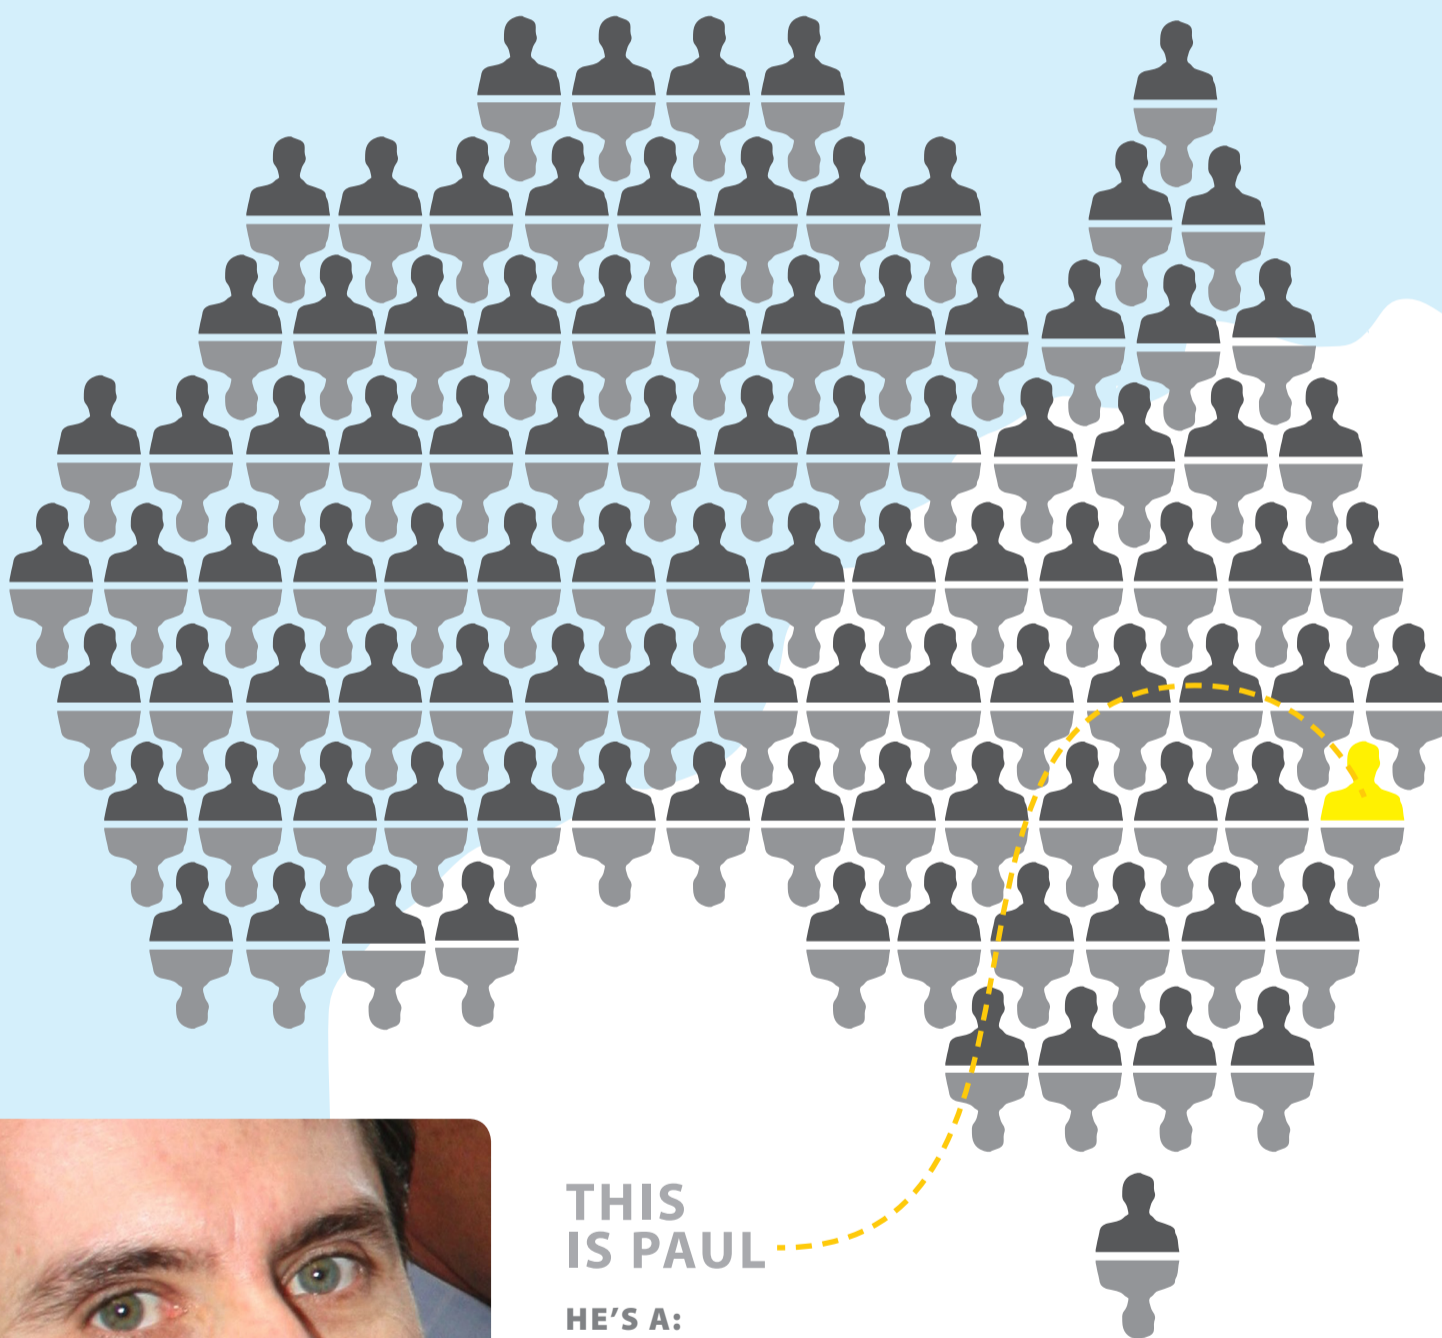

# 100 A DAY

ONE HUNDRED AUSTRALIANS  
ARE REPORTED MISSING EVERY DAY.  
MISSING PERSONS ADVOCACY NETWORK  
(MPAN) OFFERS A FREE, INTERACTIVE  
WEBSITE TO HELP THOSE LEFT BEHIND.

[WWW.MISSINGPERSONSGUIDE.COM](http://WWW.MISSINGPERSONSGUIDE.COM)

## THIS IS PAUL

**HE'S A:**  
PARTNER /  
BROTHER / NEPHEW /  
VERY TALENTED /  
CREATIVE ARTIST

**MISSED FOR HIS:**  
FRIENDLY CARING NATURE /  
PASSION FOR ART /  
LOVE OF THE OUTDOORS

**DESCRIPTORS:**  
PAUL RUSHWORTH  
175CM TALL / BORN IN 1966  
GREY/BLUE EYES / DARK BROWN HAIR

**FOR MORE INFO:**  
 /MISSINGPAULRUSHWORTH